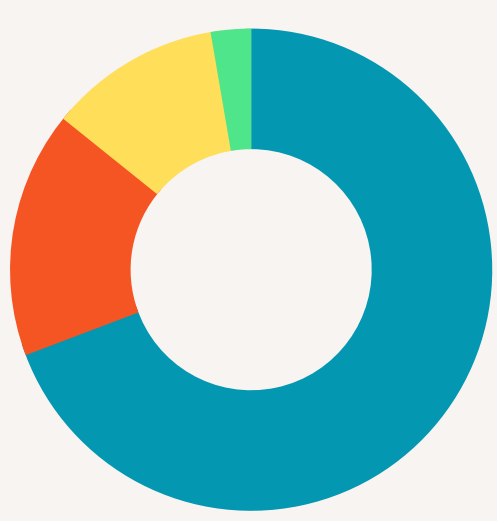

Grade PreK

N G N C ME I G N Q C G U E I U G O O

Page a a
H c e Middle Sc

Gifted Sec a a d Gifted
C e a eac g c

L ca ed a La B a
Sc C M K

Renaissance
Teachers
30+

Gifted
Specialists
43+

Gifted Cluster
Teachers
180+